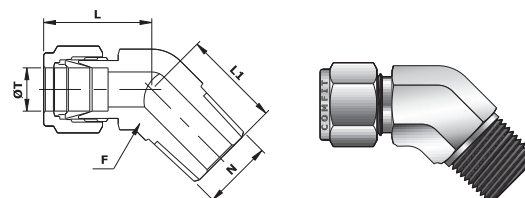

### Union Elbow\_MT X MT

COMFIT PRODUCT CODE	TUBE OD (ØT)	LENGTH (L)	HEX (F)
	(mm)		(Inch)
3M-CUED	3	22.3	7/16
4M-CUED	4	25.4	7/16
6M-CUED	6	27.0	9/16
8M-CUED	8	28.8	9/16
10M-CUED	10	31.5	11/16
12M-CUED	12	36.0	13/16
14M-CUED	14	38.0	1
15M-CUED	15	38.8	1
16M-CUED	16	38.0	1
25M-CUED	25	49.1	1-3/8

### Reducer Union Elbow\_FT X FT

COMFIT PRODUCT CODE	TUBE OD (ØT)	TUBE OD (ØT1)	LENGTH (L)	LENGTH (L1)	HEX (F)
	(Inch)				
4-CRUED-2	1/4	1/8	1.06	0.96	9/16
5-CRUED-2	5/16	1/8	1.17	1.04	5/8
5-CRUED-4	5/16	1/4	1.17	1.14	5/8
6-CRUED-2	3/8	1/8	1.20	1.04	11/16
6-CRUED-4	3/8	1/4	1.20	1.09	11/16
6-CRUED-5	3/8	5/16	1.20	1.17	11/16
8-CRUED-4	1/2	1/4	1.42	1.25	13/16
8-CRUED-5	1/2	5/16	1.42	1.28	13/16
8-CRUED-6	1/2	3/8	1.42	1.31	13/16
12-CRUED-4	3/4	1/4	1.56	1.38	1-1/16
12-CRUED-6	3/4	3/8	1.56	1.45	1-1/16
12-CRUED-8	3/4	1/2	1.56	1.56	1-1/16
16-CRUED-8	1	1/2	1.94	1.62	1-3/8
16-CRUED-12	1	3/4	1.94	1.76	1-3/8

### 45° Male Elbow\_FT X NPT (M)

COMFIT PRODUCT CODE	TUBE OD (ØT)	NPT MALE PIPE (N)	LENGTH (L)	LENGTH (L1)	HEX (F)
	(Inch)				
2-C45MED-2N	1/8	1/8	0.88	0.66	7/16
4-C45MED-2N	1/4	1/8	0.97	0.65	9/16
4-C45MED-4N	1/4	1/4	0.97	0.83	9/16
5-C45MED-2N	5/16	1/8	1.01	0.66	9/16
6-C45MED-2N	3/8	1/8	1.10	0.72	5/8
6-C45MED-4N	3/8	1/4	1.10	0.90	5/8
6-C45MED-6N	3/8	3/8	1.15	0.95	13/16
8-C45MED-6N	1/2	3/8	1.26	0.95	13/16
8-C45MED-8N	1/2	1/2	1.26	1.14	7/8
12-C45MED-12N	3/4	3/4	1.34	1.22	1-1/16
16-C45MED-16N	1	1	1.59	1.49	1-3/8

### 45° Male Elbow\_MT X NPT (M)

COMFIT PRODUCT CODE	TUBE OD (ØT)	NPT MALE PIPE (N)	LENGTH (L)	LENGTH (L1)	HEX (F)
	(mm)	(Inch)	(mm)	(mm)	(mm)
6M-C45MED-2N	6	1/8	16.0	16.8	14.0
6M-C45MED-4N	6	1/4	21.8	21.8	14.0
8M-C45MED-2N	8	1/8	16.8	16.8	14.0
10M-C45MED-4N	10	1/4	19.0	24.1	19.0
12M-C45MED-6N	12	3/8	19.0	24.1	19.0
12M-C45MED-8N	12	1/2	20.6	29.7	22.0
16M-C45MED-8N	16	1/2	20.6	29.7	22.0