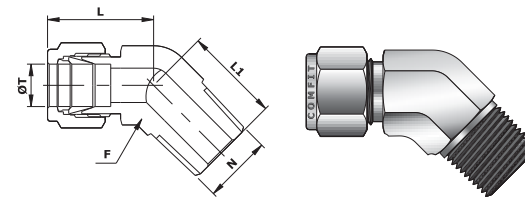

### Union Elbow\_FT X FT

COMFIT PRODUCT CODE	TUBE OD (ØT)	LENGTH (L)	HEX (F)
	(Inch)		
2-CUED	1/8	0.88	7/16
4-CUED	1/4	1.06	9/16
5-CUED	5/16	1.13	9/16
6-CUED	3/8	1.20	5/8
8-CUED	1/2	1.42	13/16
12-CUED	3/4	1.57	1-1/16
16-CUED	1	1.93	1-3/8

### Union Elbow\_MT X MT

COMFIT PRODUCT CODE	TUBE OD (ØT)	LENGTH (L)	HEX (F)
	(mm)		(Inch)
3M-CUED	3	22.3	7/16
4M-CUED	4	25.4	7/16
6M-CUED	6	27.0	9/16
8M-CUED	8	28.8	9/16
10M-CUED	10	31.5	11/16
12M-CUED	12	36.0	13/16
14M-CUED	14	38.0	1
15M-CUED	15	38.8	1
16M-CUED	16	38.0	1
25M-CUED	25	49.1	1-3/8

### Reducer Union Elbow\_FT X FT

COMFIT PRODUCT CODE	TUBE OD (ØT)	TUBE OD (ØT1)	LENGTH (L)	LENGTH (L1)	HEX (F)
	(Inch)				
4-CRUED-2	1/4	1/8	1.06	0.96	9/16
5-CRUED-2	5/16	1/8	1.17	1.04	5/8
5-CRUED-4	5/16	1/4	1.17	1.14	5/8
6-CRUED-2	3/8	1/8	1.20	1.04	11/16
6-CRUED-4	3/8	1/4	1.20	1.09	11/16
6-CRUED-5	3/8	5/16	1.20	1.17	11/16
8-CRUED-4	1/2	1/4	1.42	1.25	13/16
8-CRUED-5	1/2	5/16	1.42	1.28	13/16
8-CRUED-6	1/2	3/8	1.42	1.31	13/16
12-CRUED-4	3/4	1/4	1.56	1.38	1-1/16
12-CRUED-6	3/4	3/8	1.56	1.45	1-1/16
12-CRUED-8	3/4	1/2	1.56	1.56	1-1/16
16-CRUED-8	1	1/2	1.94	1.62	1-3/8
16-CRUED-12	1	3/4	1.94	1.76	1-3/8

### 45° Male Elbow\_FT X NPT (M)

COMFIT PRODUCT CODE	TUBE OD (ØT)	NPT MALE PIPE (N)	LENGTH (L)	LENGTH (L1)	HEX (F)
	(Inch)				
2-C45MED-2N	1/8	1/8	0.88	0.66	7/16
4-C45MED-2N	1/4	1/8	0.97	0.65	9/16
4-C45MED-4N	1/4	1/4	0.97	0.83	9/16
5-C45MED-2N	5/16	1/8	1.01	0.66	9/16
6-C45MED-2N	3/8	1/8	1.10	0.72	5/8
6-C45MED-4N	3/8	1/4	1.10	0.90	5/8
6-C45MED-6N	3/8	3/8	1.15	0.95	13/16
8-C45MED-6N	1/2	3/8	1.26	0.95	13/16
8-C45MED-8N	1/2	1/2	1.26	1.14	7/8
12-C45MED-12N	3/4	3/4	1.34	1.22	1-1/16
16-C45MED-16N	1	1	1.59	1.49	1-3/8