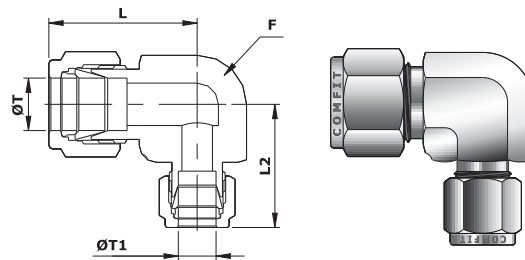

### Union Elbow\_FT X FT

COMFIT PRODUCT CODE	TUBE OD (ØT)	LENGTH (L)	HEX (F)
	(Inch)		
2-CUED	1/8	0.88	7/16
4-CUED	1/4	1.06	9/16
5-CUED	5/16	1.13	9/16
6-CUED	3/8	1.20	5/8
8-CUED	1/2	1.42	13/16
12-CUED	3/4	1.57	1-1/16
16-CUED	1	1.93	1-3/8

### Union Elbow\_MT X MT

COMFIT PRODUCT CODE	TUBE OD (ØT)	LENGTH (L)	HEX (F)
	(mm)		(Inch)
3M-CUED	3	22.3	7/16
4M-CUED	4	25.4	7/16
6M-CUED	6	27.0	9/16
8M-CUED	8	28.8	9/16
10M-CUED	10	31.5	11/16
12M-CUED	12	36.0	13/16
14M-CUED	14	38.0	1
15M-CUED	15	38.8	1
16M-CUED	16	38.0	1
25M-CUED	25	49.1	1-3/8

### Reducer Union Elbow\_FT X FT

COMFIT PRODUCT CODE	TUBE OD (ØT)	TUBE OD (ØT1)	LENGTH (L)	LENGTH (L1)	HEX (F)
	(Inch)				
4-CRUED-2	1/4	1/8	1.06	0.96	9/16
5-CRUED-2	5/16	1/8	1.17	1.04	5/8
5-CRUED-4	5/16	1/4	1.17	1.14	5/8
6-CRUED-2	3/8	1/8	1.20	1.04	11/16
6-CRUED-4	3/8	1/4	1.20	1.09	11/16
6-CRUED-5	3/8	5/16	1.20	1.17	11/16
8-CRUED-4	1/2	1/4	1.42	1.25	13/16
8-CRUED-5	1/2	5/16	1.42	1.28	13/16
8-CRUED-6	1/2	3/8	1.42	1.31	13/16
12-CRUED-4	3/4	1/4	1.56	1.38	1-1/16
12-CRUED-6	3/4	3/8	1.56	1.45	1-1/16
12-CRUED-8	3/4	1/2	1.56	1.56	1-1/16
16-CRUED-8	1	1/2	1.94	1.62	1-3/8
16-CRUED-12	1	3/4	1.94	1.76	1-3/8

### 45° Male Elbow\_FT X NPT (M)

COMFIT PRODUCT CODE	TUBE OD (ØT)	NPT MALE PIPE (N)	LENGTH (L)	LENGTH (L1)	HEX (F)
	(Inch)				
2-C45MED-2N	1/8	1/8	0.88	0.66	7/16
4-C45MED-2N	1/4	1/8	0.97	0.65	9/16
4-C45MED-4N	1/4	1/4	0.97	0.83	9/16
5-C45MED-2N	5/16	1/8	1.01	0.66	9/16
6-C45MED-2N	3/8	1/8	1.10	0.72	5/8
6-C45MED-4N	3/8	1/4	1.10	0.90	5/8
6-C45MED-6N	3/8	3/8	1.15	0.95	13/16
8-C45MED-6N	1/2	3/8	1.26	0.95	13/16
8-C45MED-8N	1/2	1/2	1.26	1.14	7/8
12-C45MED-12N	3/4	3/4	1.34	1.22	1-1/16
16-C45MED-16N	1	1	1.59	1.49	1-3/8