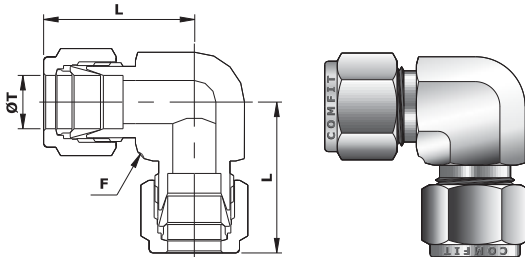

### Union Elbow\_FT X FT

COMFIT PRODUCT CODE	TUBE OD (ØT)	LENGTH (L)	HEX (F)
	(Inch)		
2-CUED	1/8	0.88	7/16
4-CUED	1/4	1.06	9/16
5-CUED	5/16	1.13	9/16
6-CUED	3/8	1.20	5/8
8-CUED	1/2	1.42	13/16
12-CUED	3/4	1.57	1-1/16
16-CUED	1	1.93	1-3/8

### Union Elbow\_MT X MT

COMFIT PRODUCT CODE	TUBE OD (ØT)	LENGTH (L)	HEX (F)
	(mm)		(Inch)
3M-CUED	3	22.3	7/16
4M-CUED	4	25.4	7/16
6M-CUED	6	27.0	9/16
8M-CUED	8	28.8	9/16
10M-CUED	10	31.5	11/16
12M-CUED	12	36.0	13/16
14M-CUED	14	38.0	1
15M-CUED	15	38.8	1
16M-CUED	16	38.0	1
25M-CUED	25	49.1	1-3/8

### Reducer Union Elbow\_FT X FT

COMFIT PRODUCT CODE	TUBE OD (ØT)	TUBE OD (ØT1)	LENGTH (L)	LENGTH (L1)	HEX (F)
	(Inch)				
4-CRUED-2	1/4	1/8	1.06	0.96	9/16
5-CRUED-2	5/16	1/8	1.17	1.04	5/8
5-CRUED-4	5/16	1/4	1.17	1.14	5/8
6-CRUED-2	3/8	1/8	1.20	1.04	11/16
6-CRUED-4	3/8	1/4	1.20	1.09	11/16
6-CRUED-5	3/8	5/16	1.20	1.17	11/16
8-CRUED-4	1/2	1/4	1.42	1.25	13/16
8-CRUED-5	1/2	5/16	1.42	1.28	13/16
8-CRUED-6	1/2	3/8	1.42	1.31	13/16
12-CRUED-4	3/4	1/4	1.56	1.38	1-1/16
12-CRUED-6	3/4	3/8	1.56	1.45	1-1/16
12-CRUED-8	3/4	1/2	1.56	1.56	1-1/16
16-CRUED-8	1	1/2	1.94	1.62	1-3/8
16-CRUED-12	1	3/4	1.94	1.76	1-3/8

### 45° Male Elbow\_FT X NPT (M)

COMFIT PRODUCT CODE	TUBE OD (ØT)	NPT MALE PIPE (N)	LENGTH (L)	LENGTH (L1)	HEX (F)
	(Inch)				
2-C45MED-2N	1/8	1/8	0.88	0.66	7/16
4-C45MED-2N	1/4	1/8	0.97	0.65	9/16
4-C45MED-4N	1/4	1/4	0.97	0.83	9/16
5-C45MED-2N	5/16	1/8	1.01	0.66	9/16
6-C45MED-2N	3/8	1/8	1.10	0.72	5/8
6-C45MED-4N	3/8	1/4	1.10	0.90	5/8
6-C45MED-6N	3/8	3/8	1.15	0.95	13/16
8-C45MED-6N	1/2	3/8	1.26	0.95	13/16
8-C45MED-8N	1/2	1/2	1.26	1.14	7/8
12-C45MED-12N	3/4	3/4	1.34	1.22	1-1/16
16-C45MED-16N	1	1	1.59	1.49	1-3/8