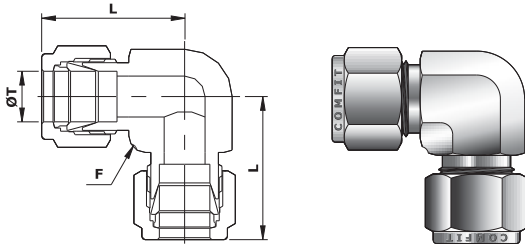

### Union Elbow\_FT X FT

COMFIT PRODUCT CODE	TUBE OD (ØT)	LENGTH (L)	HEX (F)
	(Inch)		
2-CUED	1/8	0.88	7/16
4-CUED	1/4	1.06	9/16
5-CUED	5/16	1.13	9/16
6-CUED	3/8	1.20	5/8
8-CUED	1/2	1.42	13/16
12-CUED	3/4	1.57	1-1/16
16-CUED	1	1.93	1-3/8

### Union Elbow\_MT X MT

COMFIT PRODUCT CODE	TUBE OD (ØT)	LENGTH (L)	HEX (F)
	(mm)		(Inch)
3M-CUED	3	22.3	7/16
4M-CUED	4	25.4	7/16
6M-CUED	6	27.0	9/16
8M-CUED	8	28.8	9/16
10M-CUED	10	31.5	11/16
12M-CUED	12	36.0	13/16
14M-CUED	14	38.0	1
15M-CUED	15	38.8	1
16M-CUED	16	38.0	1
25M-CUED	25	49.1	1-3/8

### Reducer Union Elbow\_FT X FT

COMFIT PRODUCT CODE	TUBE OD (ØT)	TUBE OD (ØT1)	LENGTH (L)	LENGTH (L1)	HEX (F)
	(Inch)				
4-CRUED-2	1/4	1/8	1.06	0.96	9/16
5-CRUED-2	5/16	1/8	1.17	1.04	5/8
5-CRUED-4	5/16	1/4	1.17	1.14	5/8
6-CRUED-2	3/8	1/8	1.20	1.04	11/16
6-CRUED-4	3/8	1/4	1.20	1.09	11/16
6-CRUED-5	3/8	5/16	1.20	1.17	11/16
8-CRUED-4	1/2	1/4	1.42	1.25	13/16
8-CRUED-5	1/2	5/16	1.42	1.28	13/16
8-CRUED-6	1/2	3/8	1.42	1.31	13/16
12-CRUED-4	3/4	1/4	1.56	1.38	1-1/16
12-CRUED-6	3/4	3/8	1.56	1.45	1-1/16
12-CRUED-8	3/4	1/2	1.56	1.56	1-1/16
16-CRUED-8	1	1/2	1.94	1.62	1-3/8
16-CRUED-12	1	3/4	1.94	1.76	1-3/8

### 45° Male Elbow\_FT X NPT (M)

COMFIT PRODUCT CODE	TUBE OD (ØT)	NPT MALE PIPE (N)	LENGTH (L)	LENGTH (L1)	HEX (F)
	(Inch)				
2-C45MED-2N	1/8	1/8	0.88	0.66	7/16
4-C45MED-2N	1/4	1/8	0.97	0.65	9/16
4-C45MED-4N	1/4	1/4	0.97	0.83	9/16
5-C45MED-2N	5/16	1/8	1.01	0.66	9/16
6-C45MED-2N	3/8	1/8	1.10	0.72	5/8
6-C45MED-4N	3/8	1/4	1.10	0.90	5/8
6-C45MED-6N	3/8	3/8	1.15	0.95	13/16
8-C45MED-6N	1/2	3/8	1.26	0.95	13/16
8-C45MED-8N	1/2	1/2	1.26	1.14	7/8
12-C45MED-12N	3/4	3/4	1.34	1.22	1-1/16
16-C45MED-16N	1	1	1.59	1.49	1-3/8